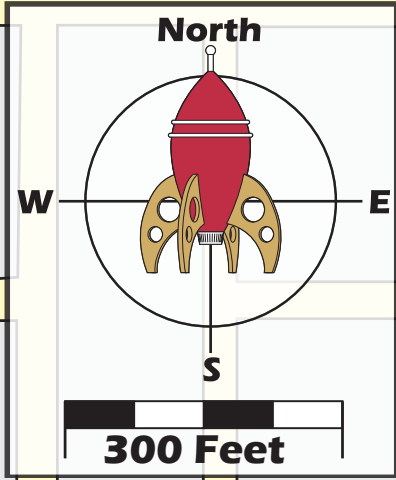

Downtown Rochester, Minnesota

To Highway 52 and
Minneapolis / St. Paul

To get to the Vendor Area from the Loading Zone:
Enter the door on the left side of Victoria's.
Proceed to the elevator to your left.
Go down one floor.